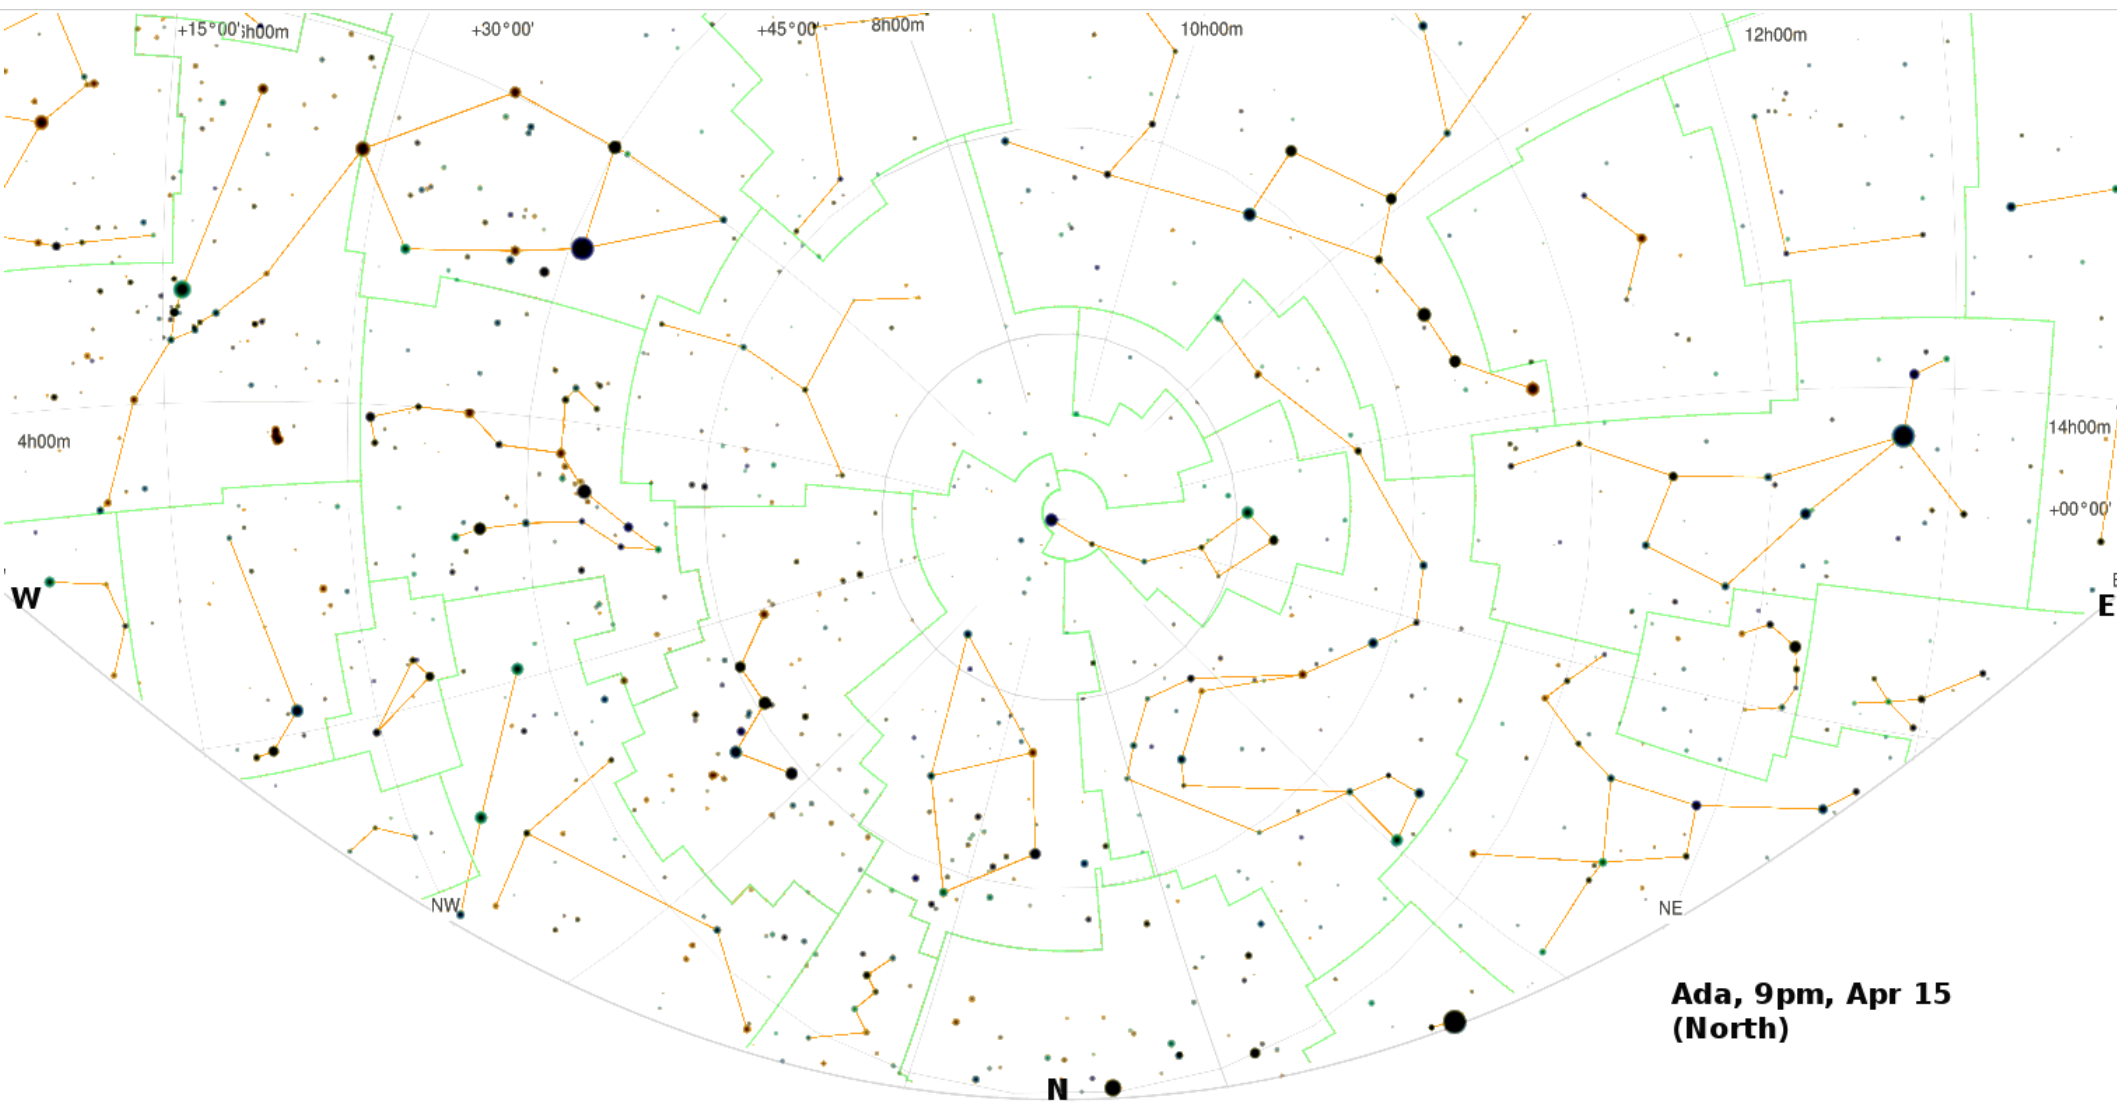

Ada, 9 pm, Feb 1

South Horizon

Ada, 9 pm, Apr 15

South Horizon

**Ada, 9 pm, Feb 1  
(North)**

North Horizon

North Horizon