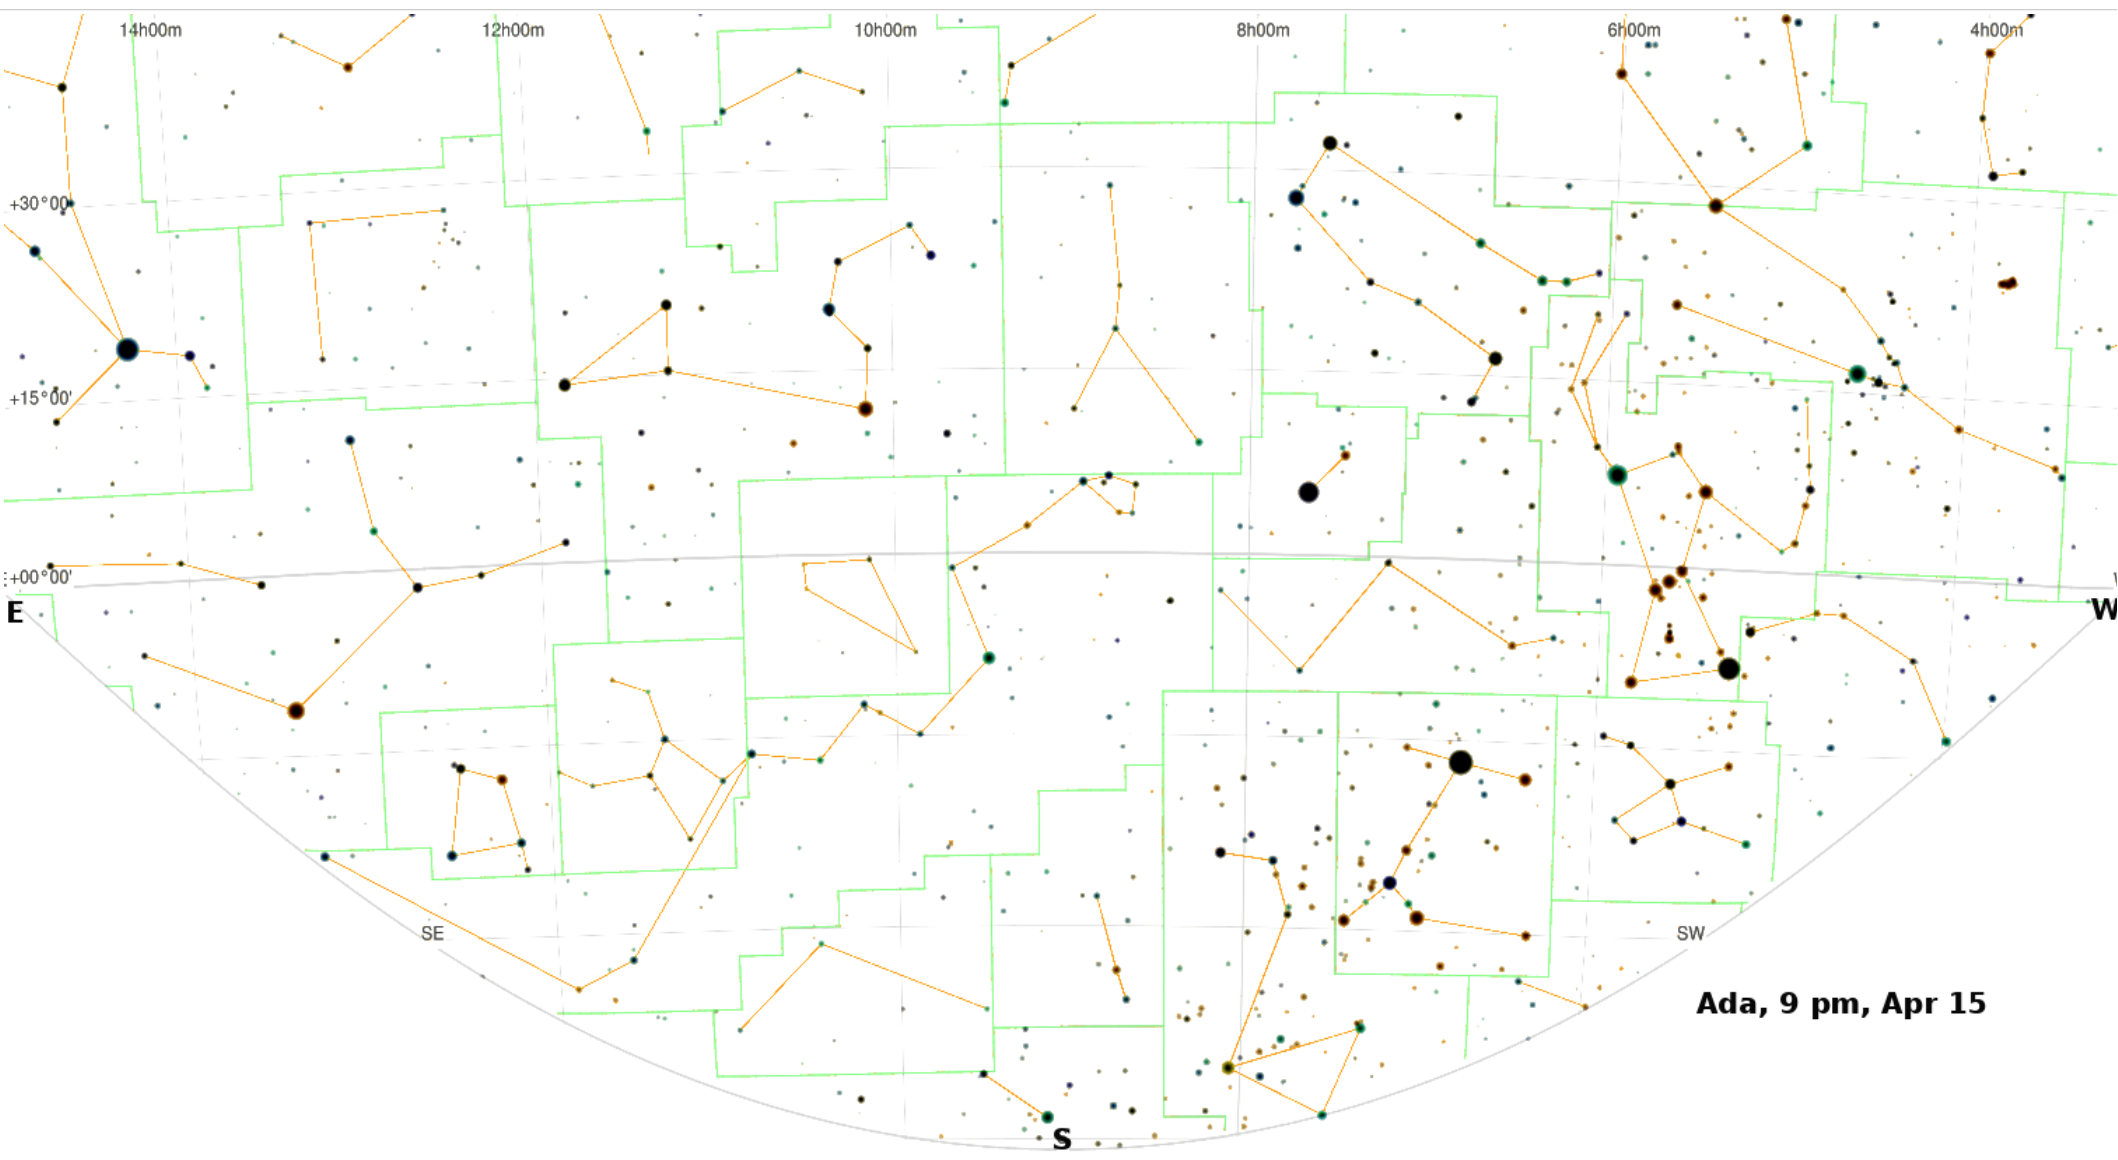

Ada, 9 pm, Feb 1

South Horizon

Ada, 9 pm, Apr 15

South Horizon

**Ada, 9 pm, Feb 1  
(North)**

North Horizon

North Horizon