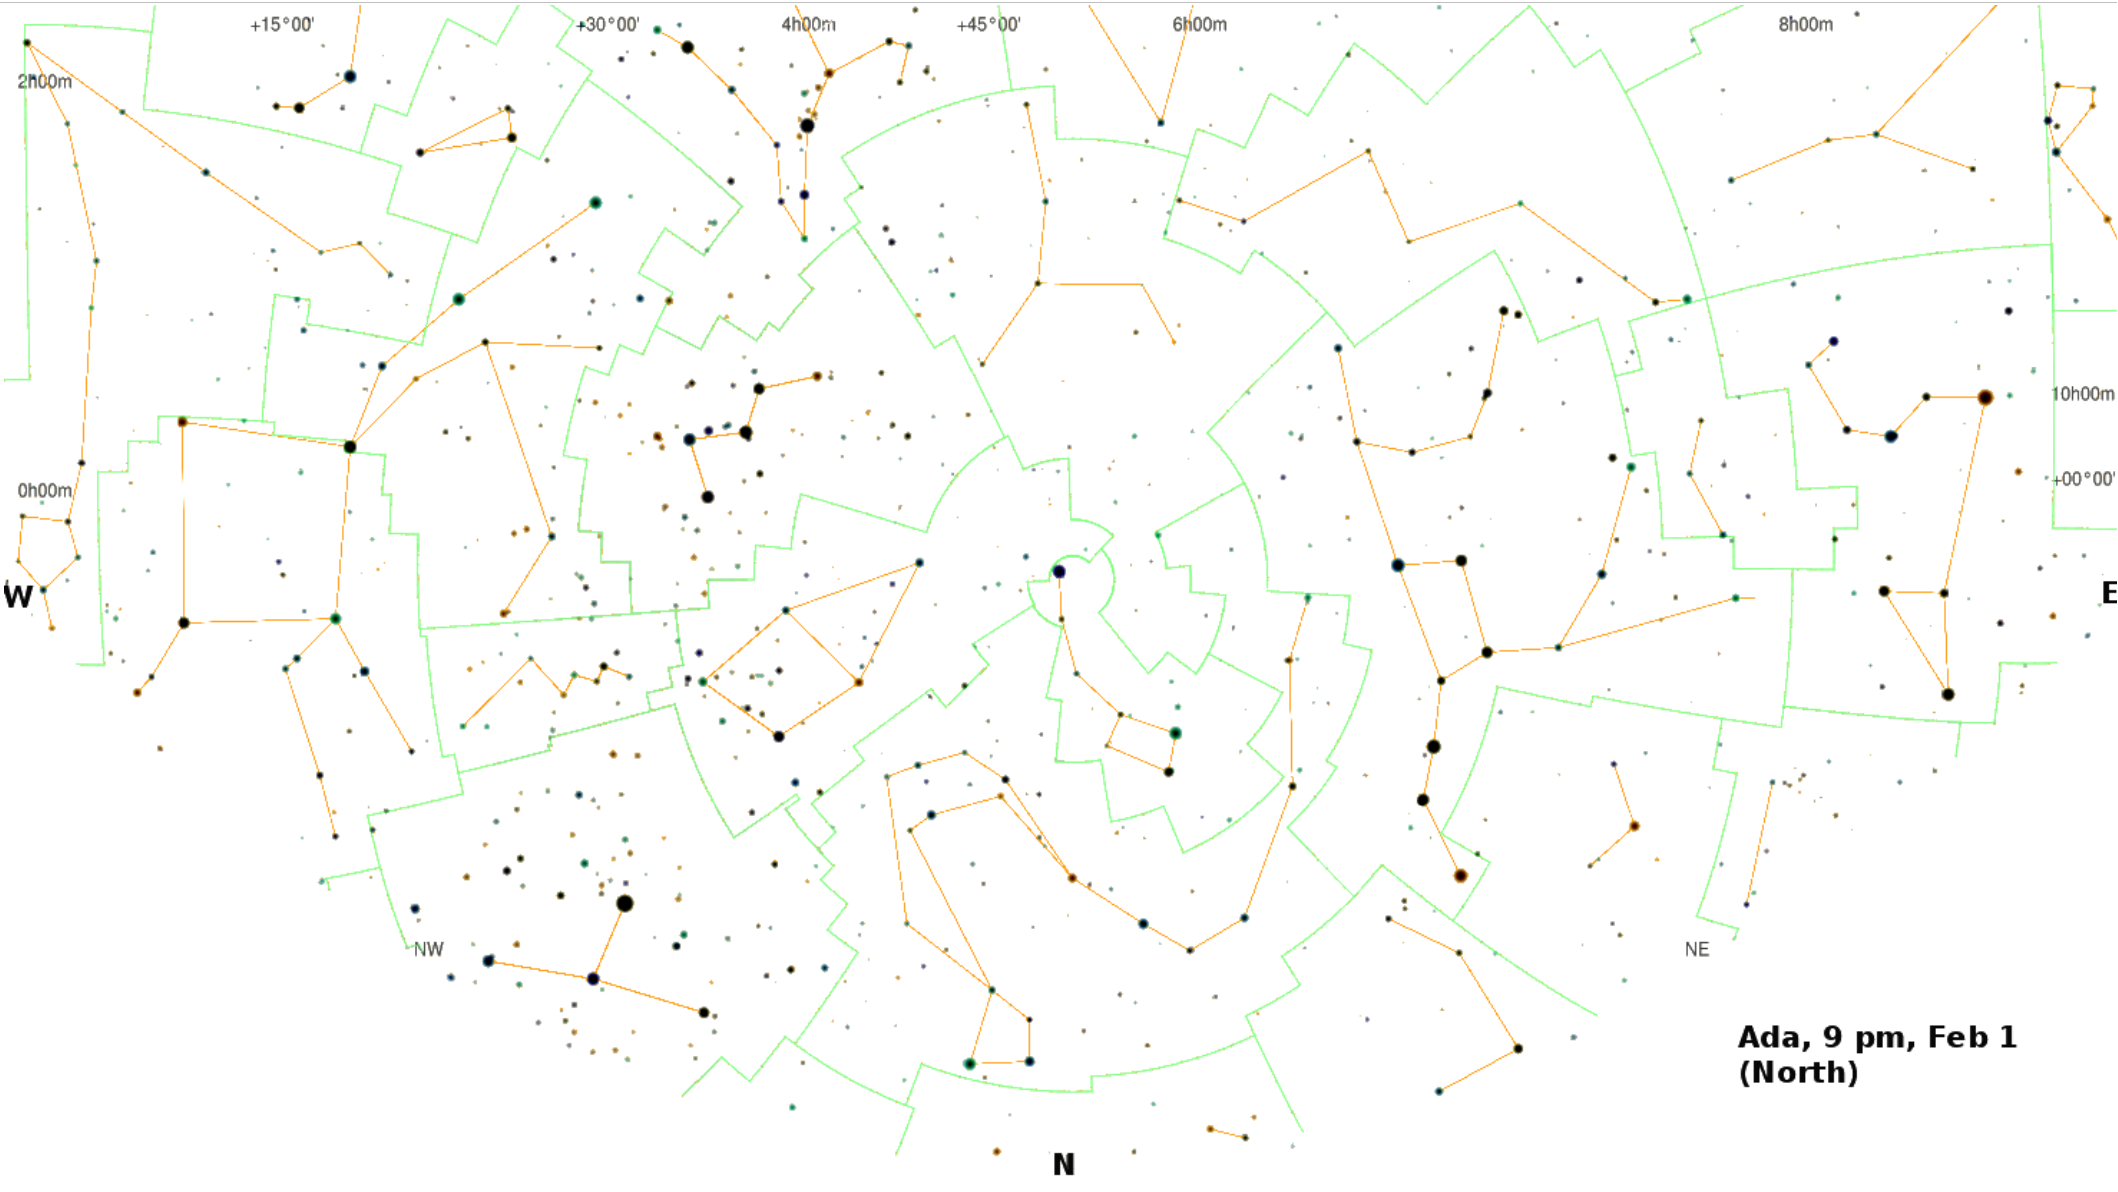

Ada, 9 pm, Feb 1

South Horizon

Ada, 9 pm, Apr 15

South Horizon

**Ada, 9 pm, Feb 1  
(North)**

North Horizon

North Horizon