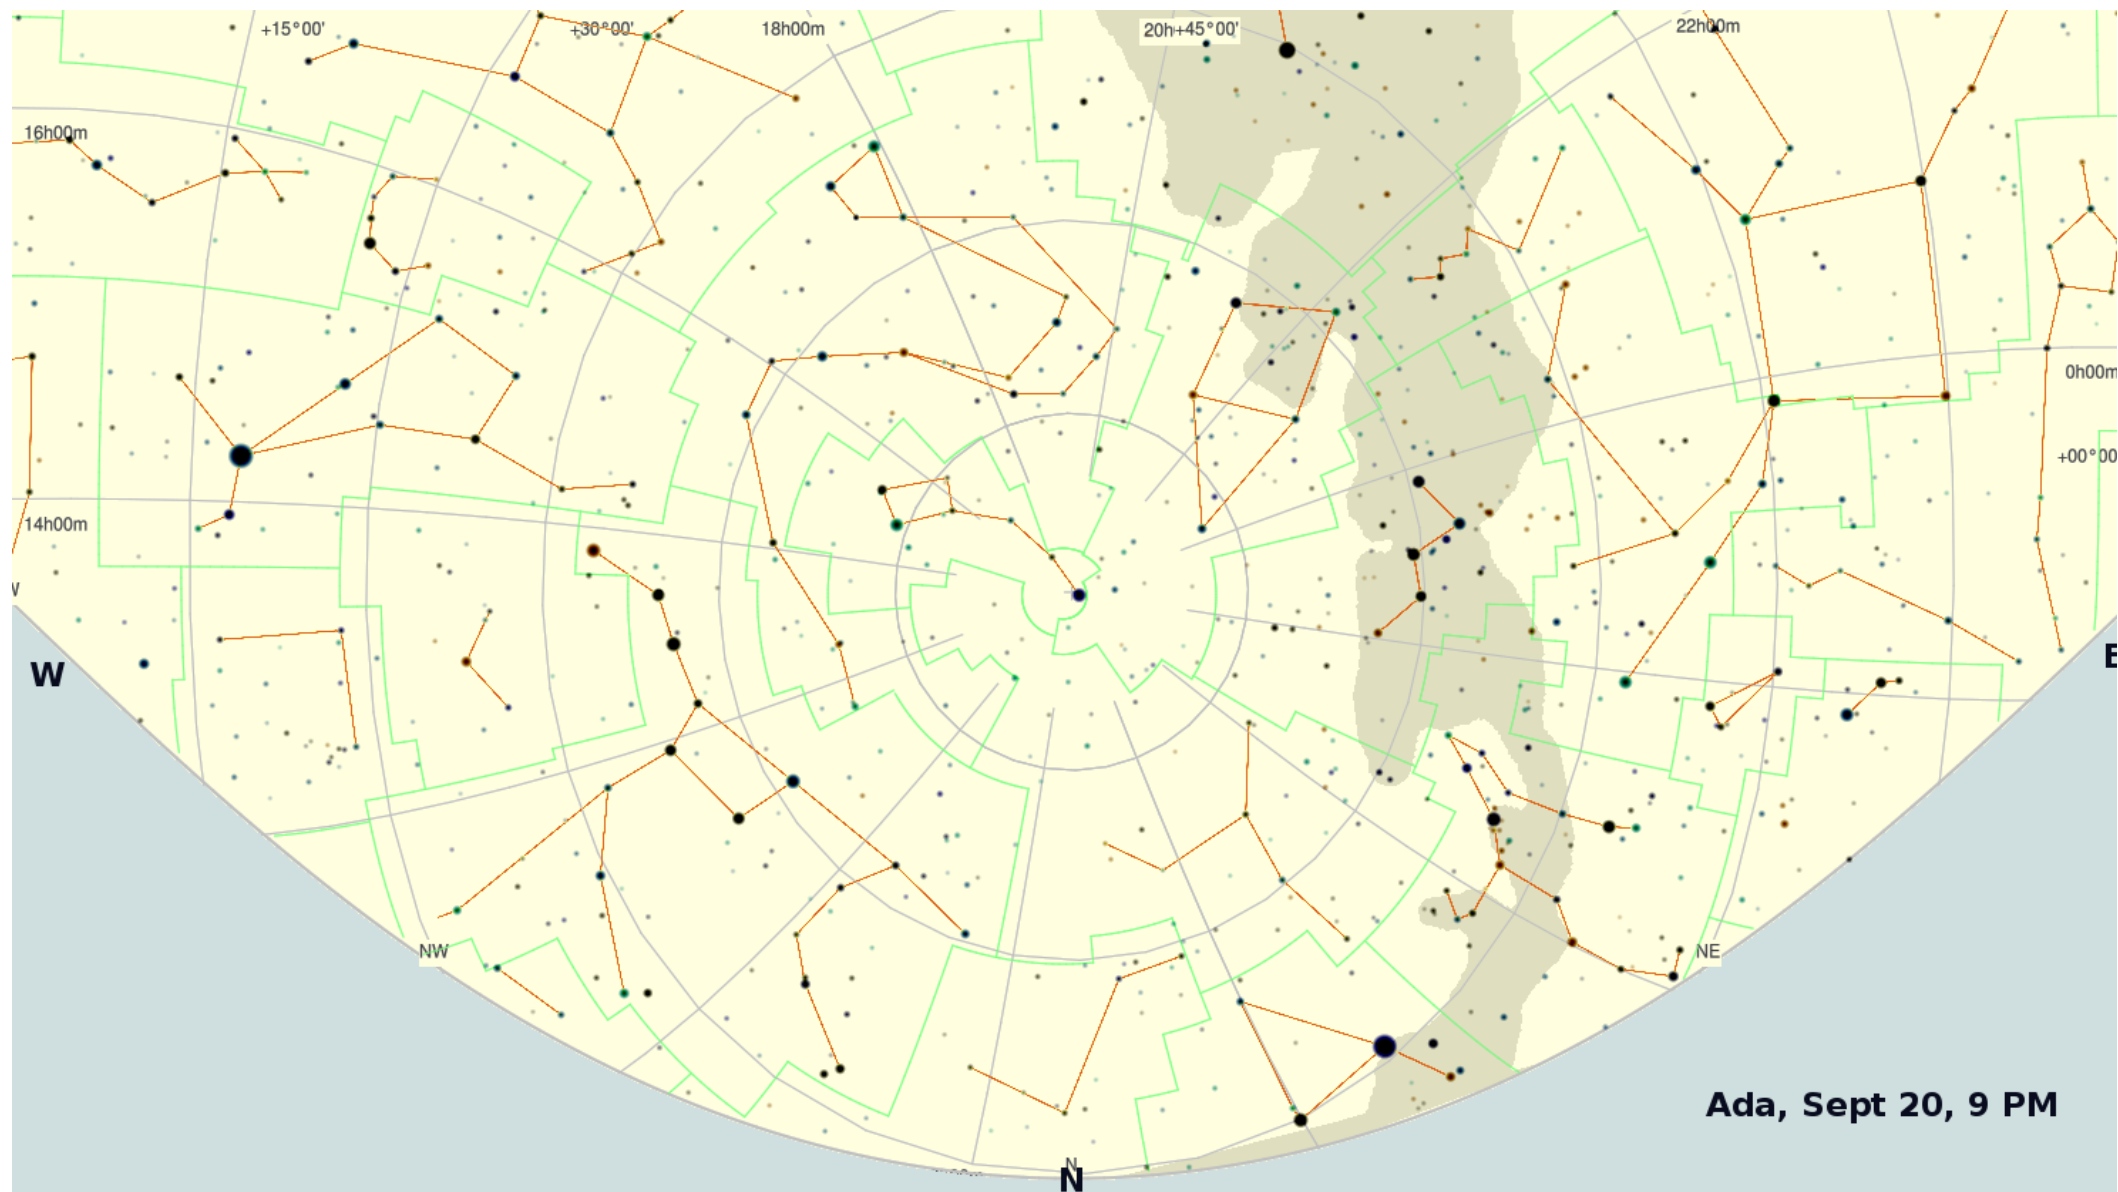

**South Horizon**

# North Horizon

**South Horizon**

Ada, Dec 20, 9 PM