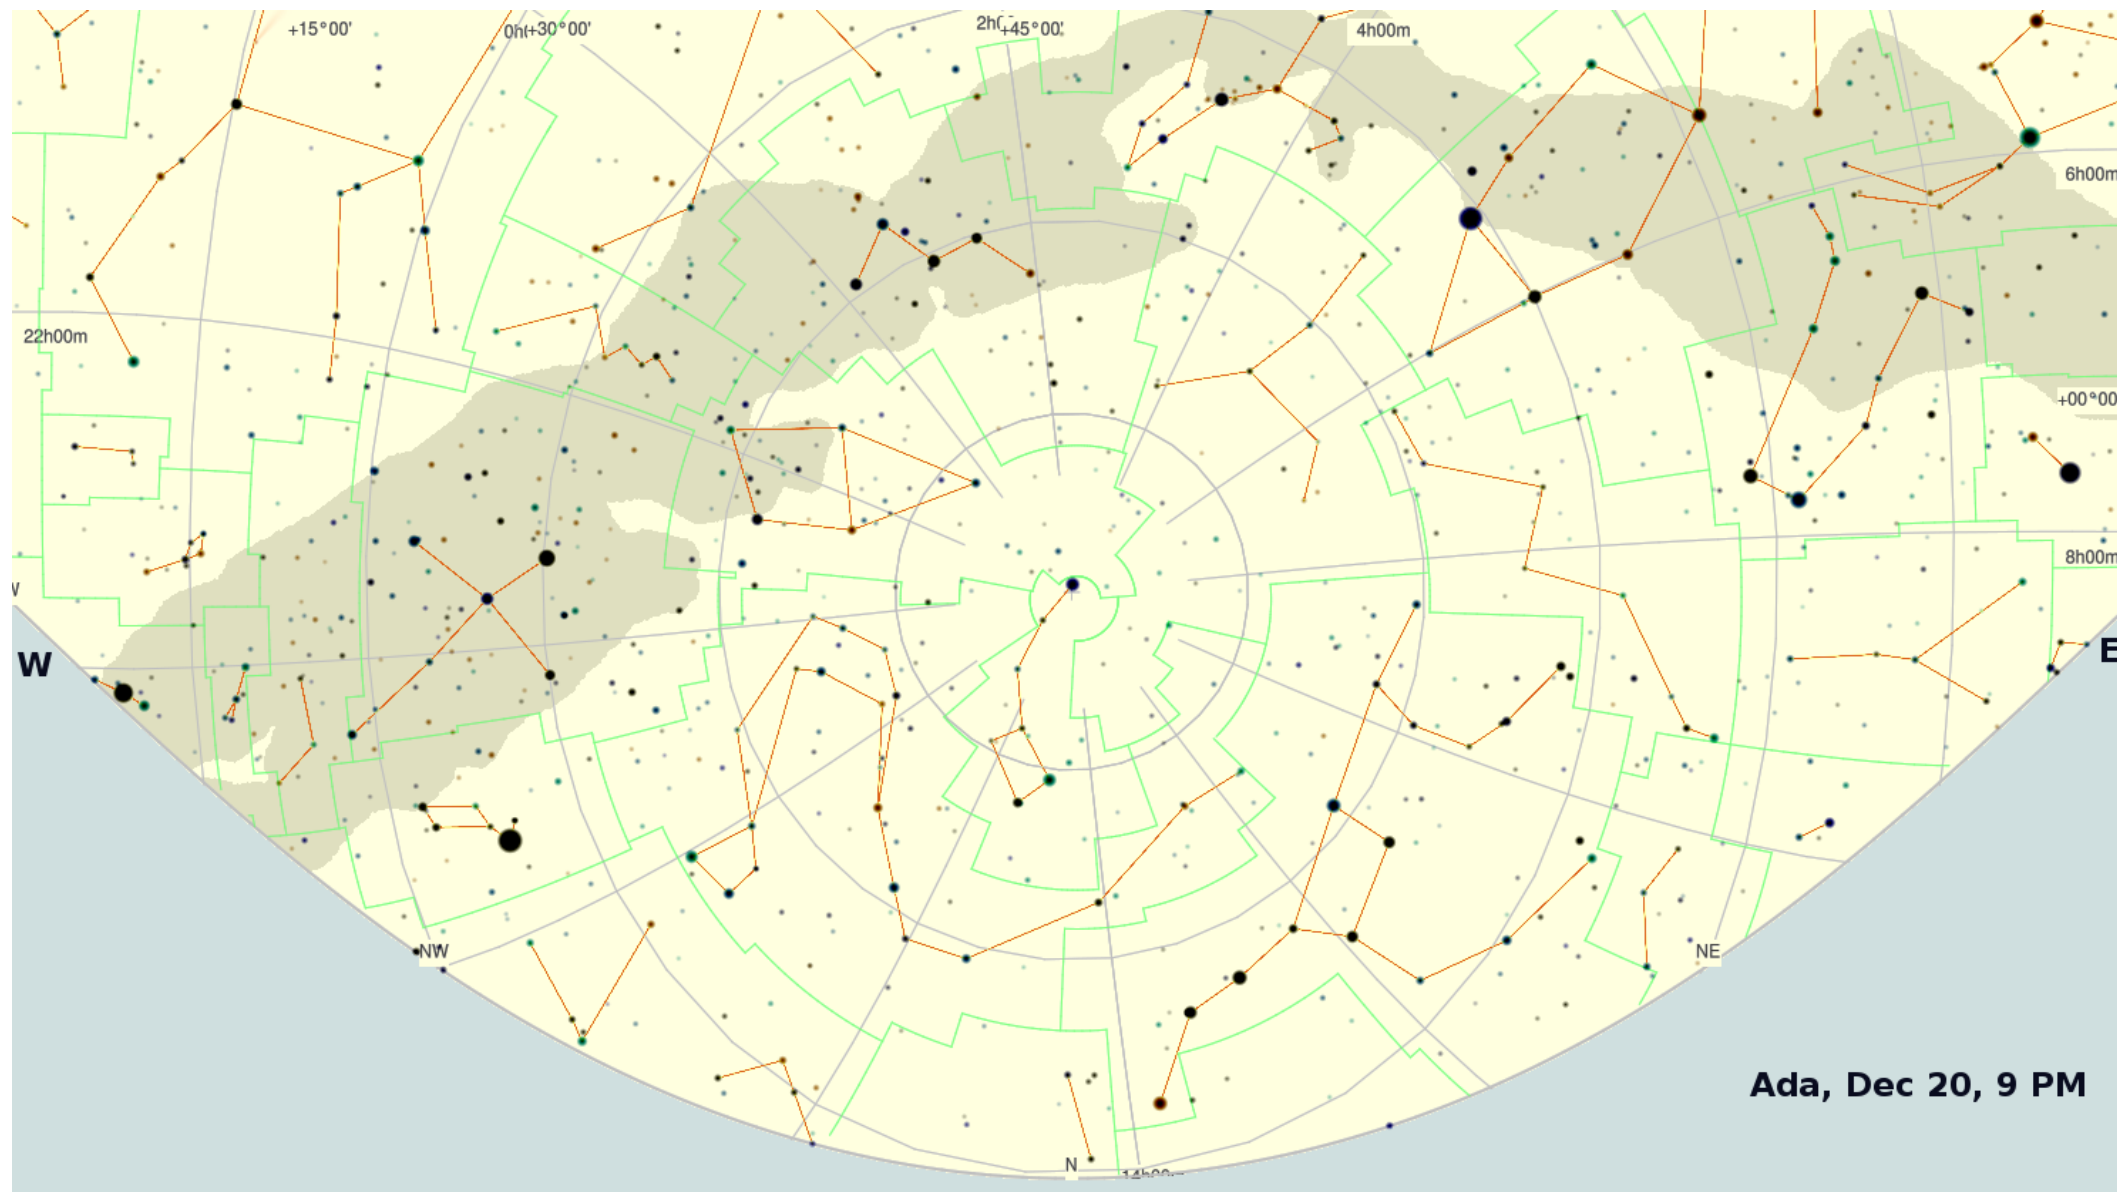

**South Horizon**

# North Horizon

**South Horizon**

Ada, Dec 20, 9 PM